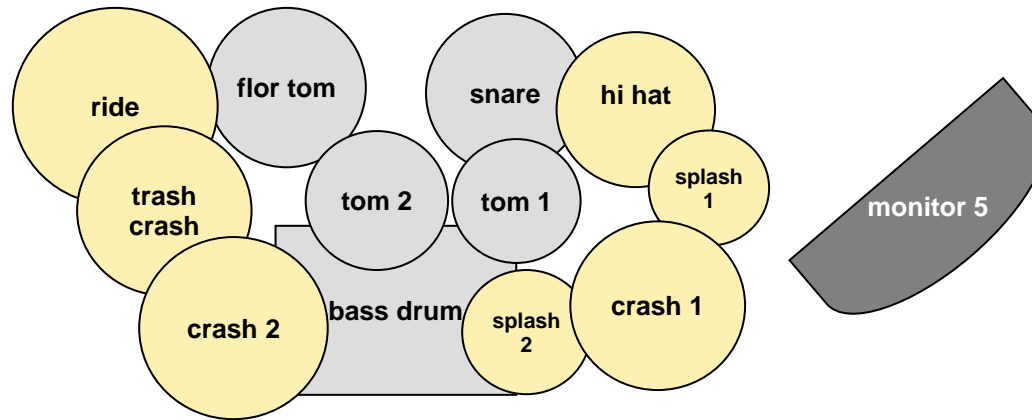

Stage plan S.T.S

3x tom MIC
1x snare drum MIC
1x bass drum MIC
1x hi hat MIC
2x overhead MIC
1x 220V

1x MIC
3x 220V
1x DI-box

1x MIC
2x 220V

1x MIC
2x 220V
1x DI-box

1x MIC
stand-shoulder

1x MIC
stand

1x MIC
stand-shoulder